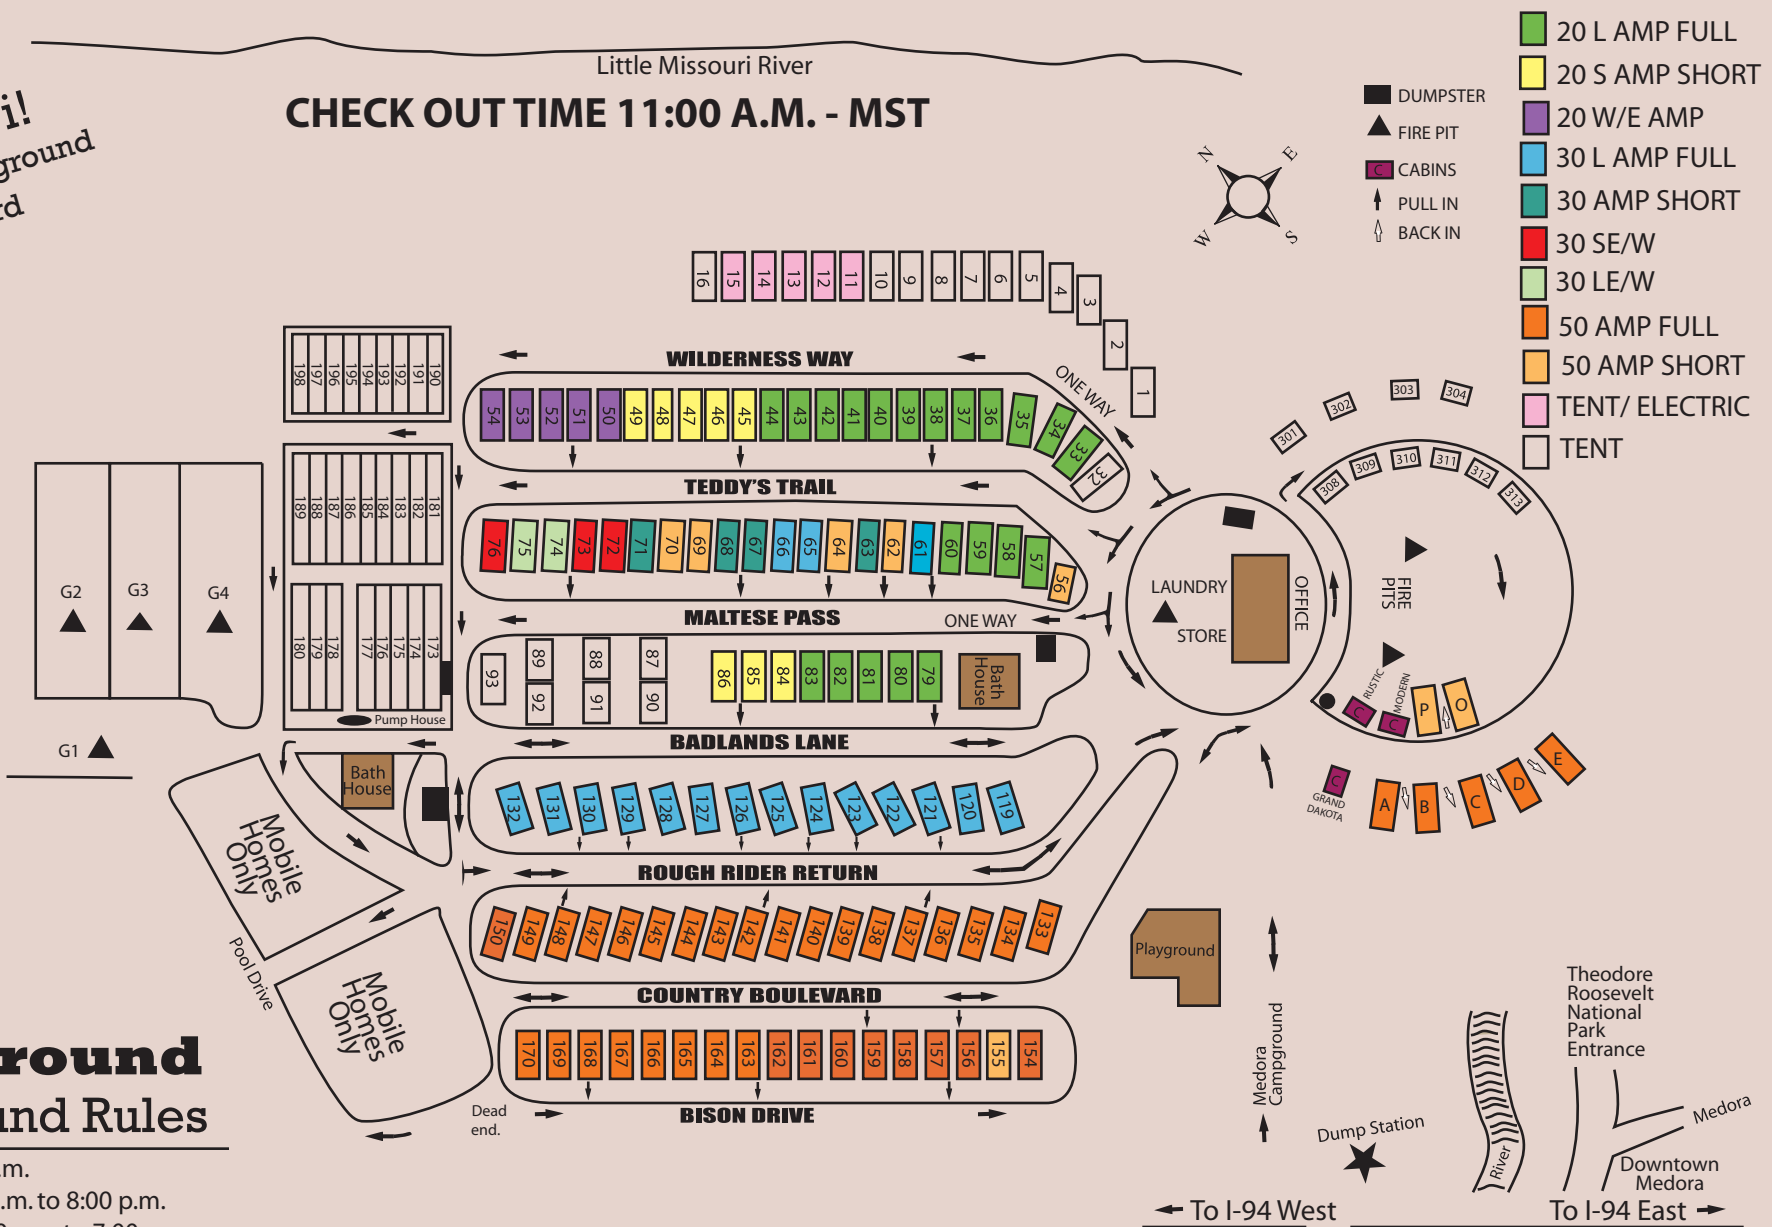

Free Wi-Fi!
Connect to campground
no password

Little Missouri River
CHECK OUT TIME 11:00 A.M. - MST

Campground Campground Rules

- Check out time is 11 a.m.
- Office hours are 8:00 a.m. to 8:00 p.m.
- Laundry hours are 8:00 a.m. to 7:00 p.m.
- Quiet hours are 11 p.m. to 7 a.m.
- Speed limit in the campground is 10 M.P.H.
- Place garbage in bags in a dumpster.
- All pets must be leashed, under control, and cleaned up after.
- Fires **only** in the Campground provided grill. The grill is located at your site.
- No fireworks or firearms.
- No cutting of trees or brush.
- No ashes in dumpster.

- No digging or trenching allowed.
- No generators from 11 p.m. to 7:00 a.m.
- No washing of vehicles in Campground.
- Loud, lewd or obscene behavior will not be tolerated.
- We reserve the right to remove any person(s) for failure to abide by the above rules.
- Police, Emergency and Fire: 911
- Spots are not guaranteed, but requests will be noted.
- Reservations: 1-800-MEDORA-1 or 1-800-633-6721

94 Exit 24 (East & West Bound)
94 Exit 27 (East Bound Only)